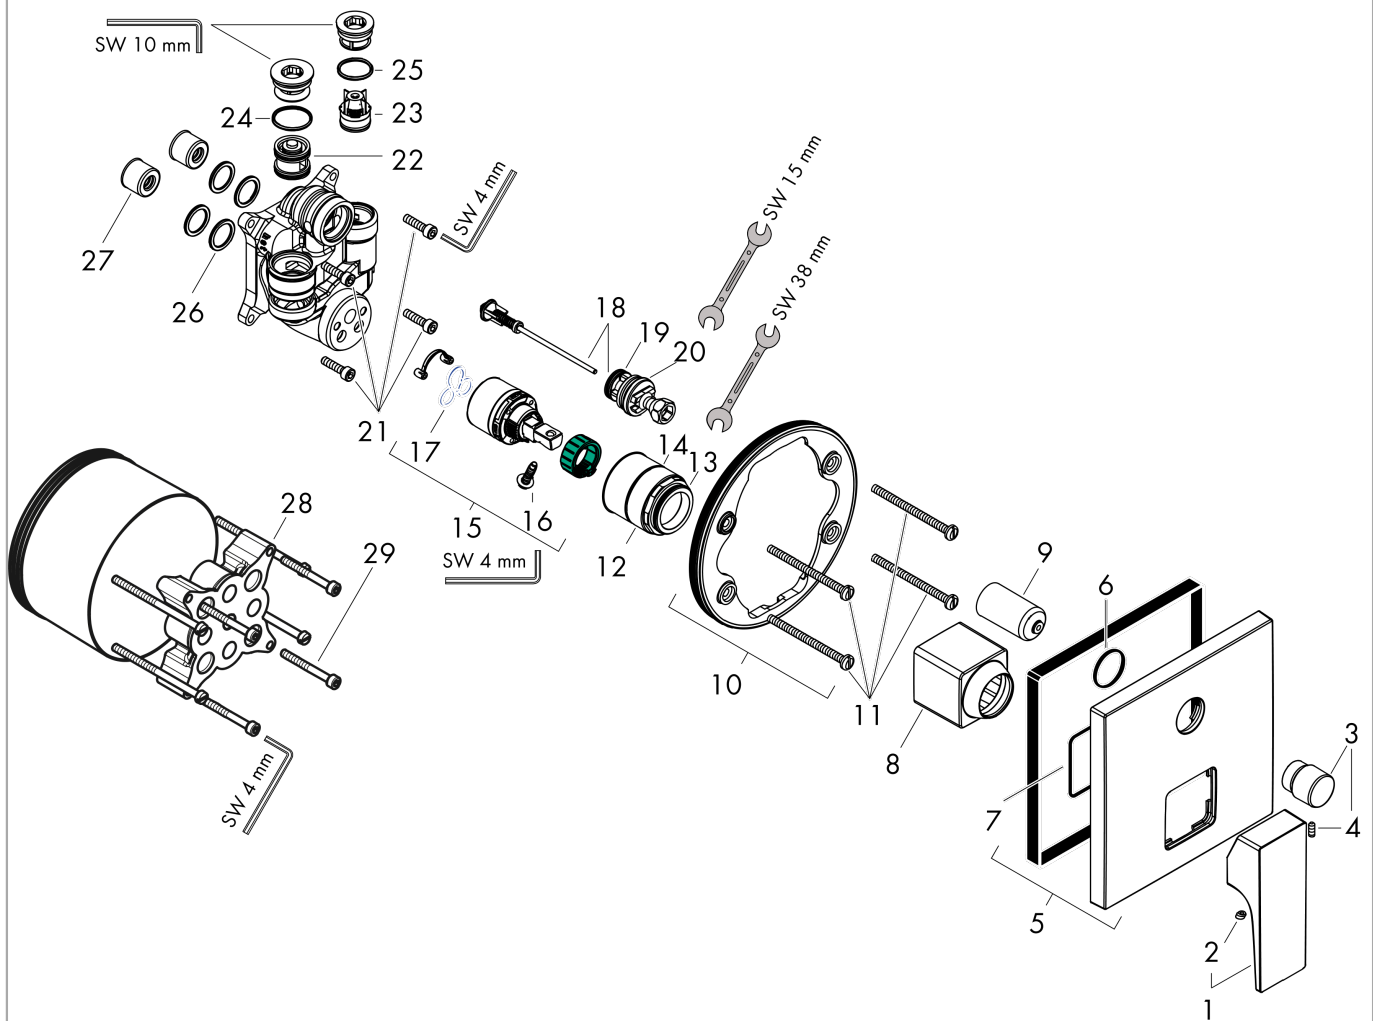

Description

product features

- 2 functions
- maximum flow rate at 3 bar: 25 l/min
- ceramic cartridge
- temperature limitation adjustable
- diverter with automatic resetting
- non-return valve
- with silencer
- with integrated safety combination EN 1717
- connection type: basic set
- min. operating pressure: 1 bar
- max. operating pressure: 10 bar

Design awards

Product image

Scale drawing

Flowchart

Metropol
Single lever bath mixer for concealed installation with lever handle and integrated security
combination according to EN1717 for iBox universal
 Surfaces: **Polished Gold Optic** Article Number: **32546990**

Exploded Drawing

Year of production: >07/19

Metropol

Single lever bath mixer for concealed installation with lever handle and integrated security combination according to EN1717 for iBox universal

Surfaces: **Polished Gold Optic** Article Number: **32546990**