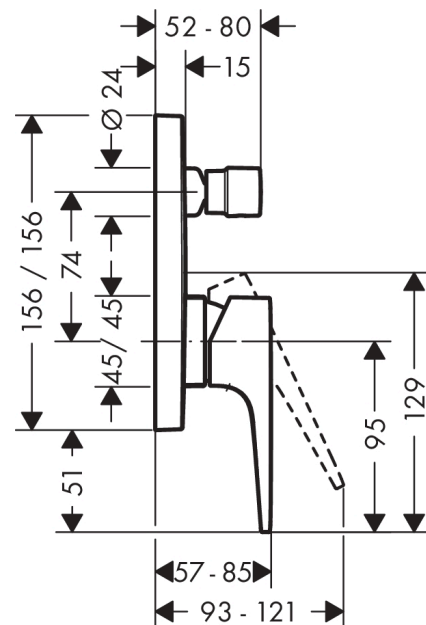

Description

product features

- 2 functions
- maximum flow rate at 3 bar: 25 l/min
- ceramic cartridge
- temperature limitation adjustable
- diverter with automatic resetting
- non-return valve
- with silencer
- with integrated safety combination EN 1717
- connection type: basic set
- min. operating pressure: 1 bar
- max. operating pressure: 10 bar

Design awards

Product image

Scale drawing

Flowchart

Metropol
Single lever bath mixer for concealed installation with lever handle and integrated security
combination according to EN1717 for iBox universal
 Surfaces: **Polished Gold Optic** Article Number: **32546990**

Spare part list

Year of production: >07/19

Pos.	Description	Article Number	Price	PU
1	handle	93075990	€ 85,68	1
2	screw cover	96338000	€ 3,21	1
3	diverter knob	98795990	€ 67,00	1
4	hollow set screw M4x10	97667000	€ 3,21	1
5	escutcheon 155 / 155 mm	93144990	€ 105,91	1
6	O-ring 54x3	98436000	€ 3,21	1
7	O-ring 23x3	98142000	€ 3,21	1
8	sleeve	93143990	€ 42,36	1
9	sleeve	98794990	€ 42,36	1
10	holder for escutcheon	98793000	€ 35,94	1
11	set of fixing screws	96454000	€ 8,45	1
12	nut	98796000	€ 35,94	1
13	O-ring 30x1,5	98433000	€ 3,21	1
14	O-ring 39x1,5	98400000	€ 3,21	1
15	cartridge, assy	92730000	€ 57,12	1
16	locking screw for handle	95140000	€ 5,24	1
17	seal	95008000	€ 8,45	1
18	selector assy	95014000	€ 57,12	1
19	O-ring 16x2,3	98207000	€ 3,21	1
20	O-ring 20x2,5	92602000	€ 5,24	1
21	set of screws	96525000	€ 8,45	1
22	vacuum breaker	96753000	€ 13,92	1
23	non return valve	96655000	€ 11,31	1
24	O-ring 19x2	98426000	€ 3,21	1
25	O-Ring 22x2	98185000	€ 3,21	1
26	O-ring 16x2	98133000	€ 3,21	1
27	noise reduction	94073000	€ 22,37	1
28	extension 25 mm	13595000	-	1
29	set of fixing screws	97747000	€ 3,21	1
a	concealed item	01800180	-	1