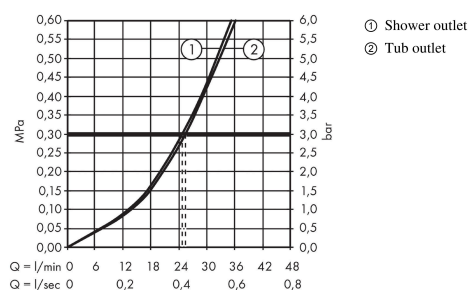

Description

product features

- 2 functions
- maximum flow rate at 3 bar: 25 l/min
- ceramic cartridge
- temperature limitation adjustable
- diverter with automatic resetting
- non-return valve
- with silencer
- with integrated safety combination EN 1717
- connection type: basic set
- min. operating pressure: 1 bar
- max. operating pressure: 10 bar

Design awards

Product image

Scale drawing

Flowchart

Metropol
Single lever bath mixer for concealed installation with lever handle and integrated security
combination according to EN1717 for iBox universal
 Surfaces: **Polished Gold Optic** Article Number: **32546990**